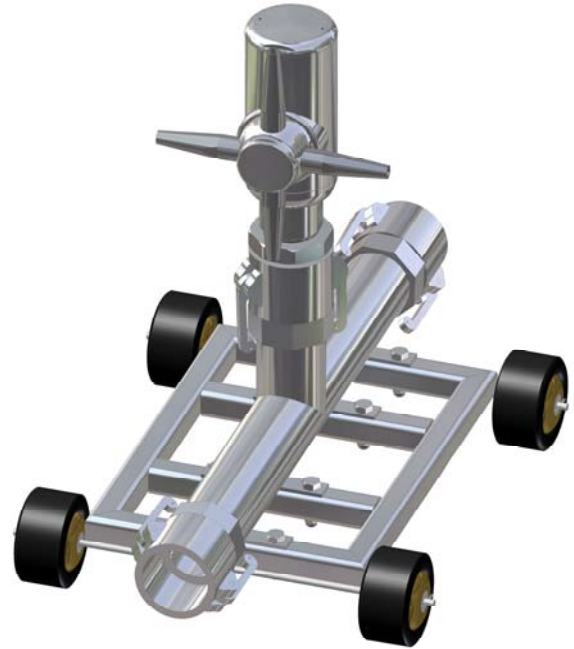

Product Data Sheet

Product : Trolley/Cart
 Model : 177601-01

The Butterworth Trolley is designed for use with the Type LT, LTQ, and BC spray nozzles... specifically in portable cleaning applications. The trolley is designed to fit through most man ways with or without the spray nozzle attached. The trolley comes complete with quick disconnect couplings for easy connection to the spray nozzle and for connection in series is more than one trolley is needed for a cleaning application. The trolley is shipped with a plug on one end in case it is used singularly.

Industries

- Brewing
- Distilleries
- Wineries
- Food
- Others...

Specifications - Summary

Materials of Construction

- 316L Stainless Steel
- Buna N Wheels
- Buna N Gaskets
- Nitrile

Pressure Rating

- 300 PSIG

Connections

- 2.00" Quick Coupling (Female)
- Note: Shipped with plug on one end

Other materials available on request.