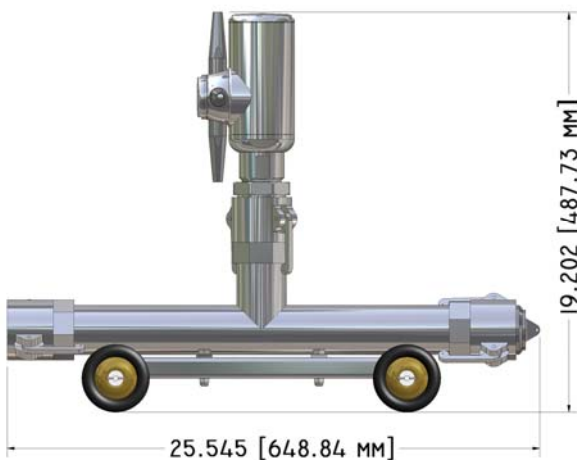

Product Data Sheet

Product : Trolley/Cart
Model : 177601-01

The Butterworth Trolley is designed for use with the Type LT, LTQ, and BC spray nozzles... specifically in portable cleaning applications. The trolley is designed to fit through most man ways with or without the spray nozzle attached. The trolley comes complete with quick disconnect couplings for easy connection to the spray nozzle and for connection in series is more than one trolley is needed for a cleaning application. The trolley is shipped with a plug on one end in case it is used singularly.

Industries

- Brewing
- Distilleries
- Wineries
- Food
- Others...

Specifications - Summary

Materials of Construction

- 316L Stainless Steel
- Buna N Wheels
- Buna N Gaskets
- Nitrile

Pressure Rating

- 300 PSIG

Connections

- 2.00" Quick Coupling (Female)
- Note: Shipped with plug on one end

Other materials available on request.