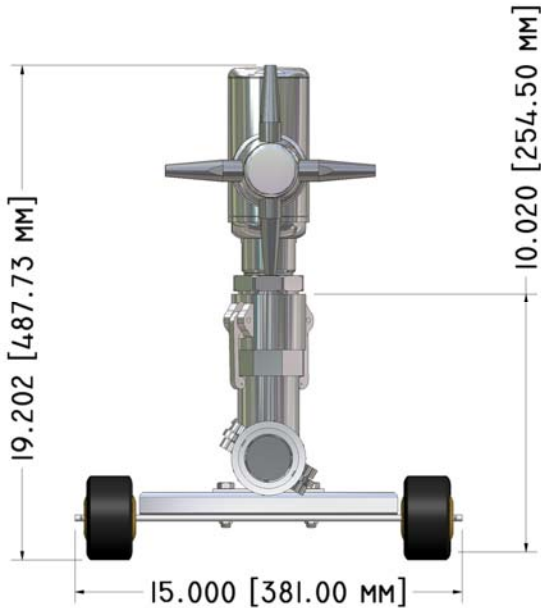

Product Data Sheet

Product : Trolley/Cart
Model : 177601-01

The Butterworth Trolley is designed for use with the Type LT, LTQ, and BC spray nozzles... specifically in portable cleaning applications. The trolley is designed to fit through most man ways with or without the spray nozzle attached. The trolley comes complete with quick disconnect couplings for easy connection to the spray nozzle and for connection in series is more than one trolley is needed for a cleaning application. The trolley is shipped with a plug on one end in case it is used singularly.

Industries

- Brewing
- Distilleries
- Wineries
- Food
- Others...

Specifications - Summary

Materials of Construction

- 316L Stainless Steel
- Buna N Wheels
- Buna N Gaskets
- Nitrile

Pressure Rating

- 300 PSIG

Connections

- 2.00" Quick Coupling (Female)
- Note: Shipped with plug on one end

Other materials available on request.